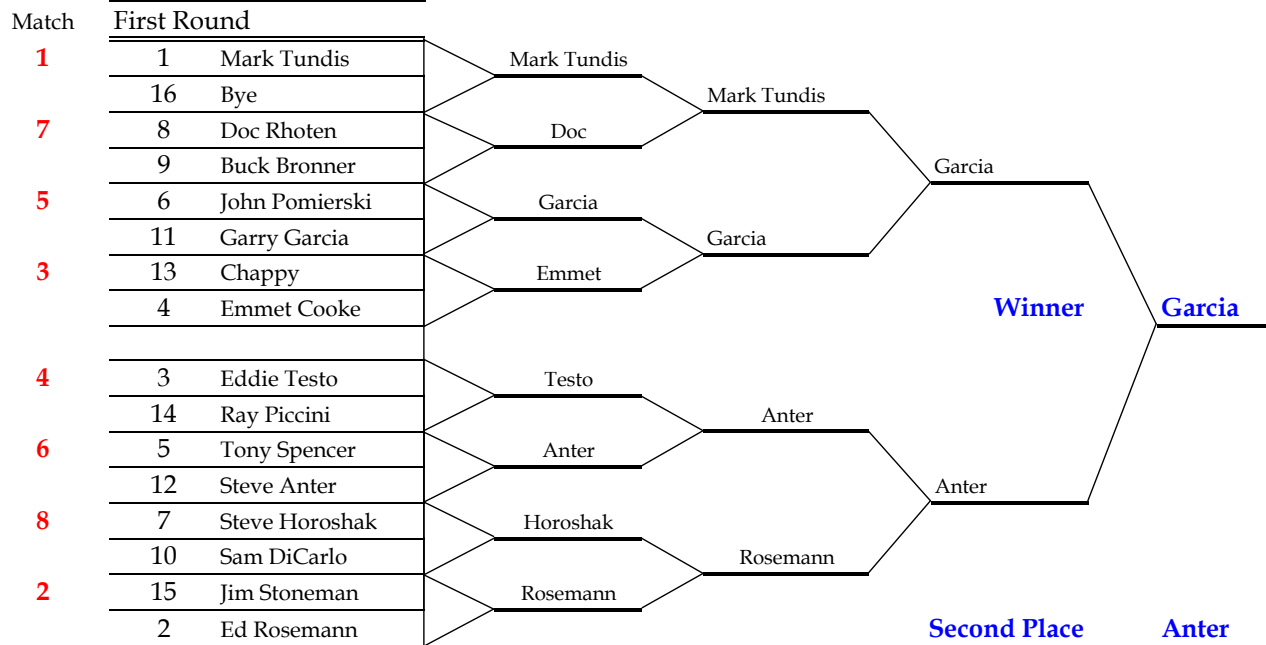

2010 Final Leaderboard and Pairings

Name	Score
1 Mark Tundis	300
2 Ed Rosemann	302
3 Eddie Testo	302
4 Emmet Cooke	306
5 Tony Spencer	308
6 John Pomierski	309
7 Steve Horoshak	311
8 Doc Rhoten	314
9 Buck Bronner	314
10 Sam DiCarlo	315
11 Garry Garcia	321
12 Steve Anter	321
13 Chappy	322
14 Ray Piccini	323
15 Jim Stoneman	351
16 John McLaughlan	Did Not Finish

Match Play Matrix

Loser's Bracket